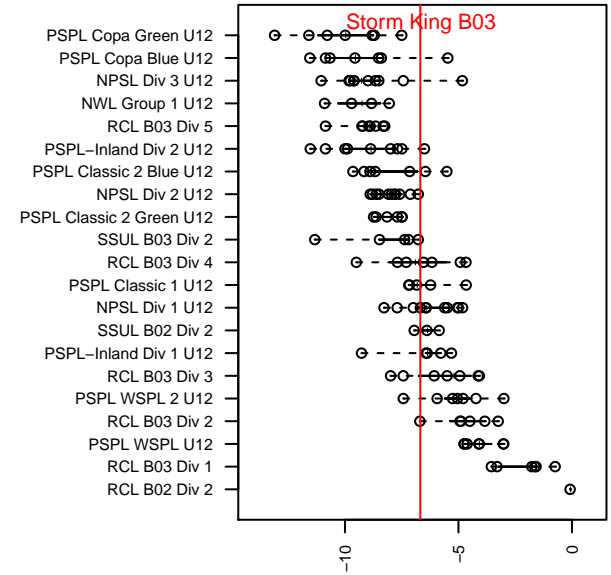

Storm King B03

Storm King SC
 Port Angeles, WA
 B03 total strength=581
 attack=0.67 defense=0.33
 fall league = NPSL Div 1 U12
 notes= Lightning

alt names used:
 Storm King B03
 Storm King BU12 Lightning
 Storm King B03 Lightning

Venues played:
 2015 Dungeness Cup BU12 Olympic
 2015 Island Cup BU12
 2015 NPSL Division 1 U12

**attack and defense variance (black dot)
relative to other teams
and top 10 in region**

**attack and defense rating
relative to others at age
and all opponents in last 13 months**